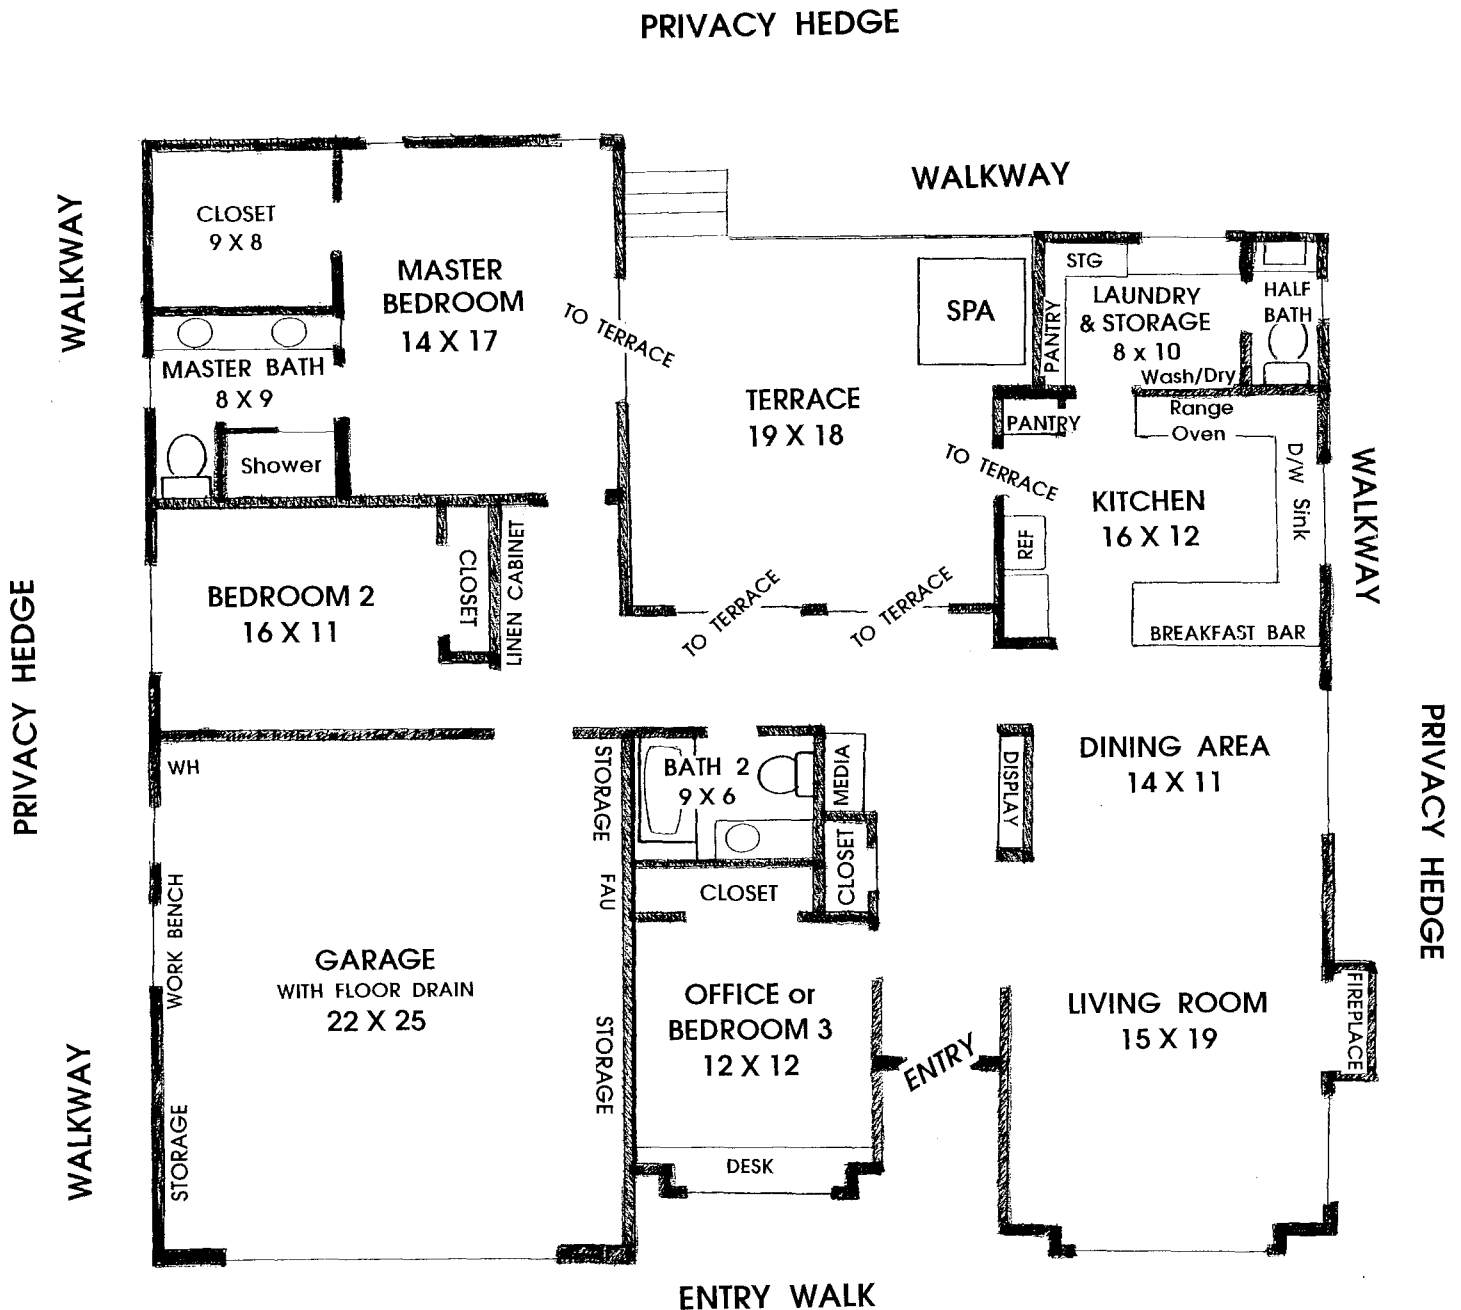

230 Kendall Lane ~ Moonstone Beach Area  
of Cambria, California

All measurements are approximate. This sketch is for illustration purposes only.

Interested parties are to acquire their own measurements to determine the square footage and layout for their specific needs. No warranties or representations are made with regard to accuracy of square footage or layout design.