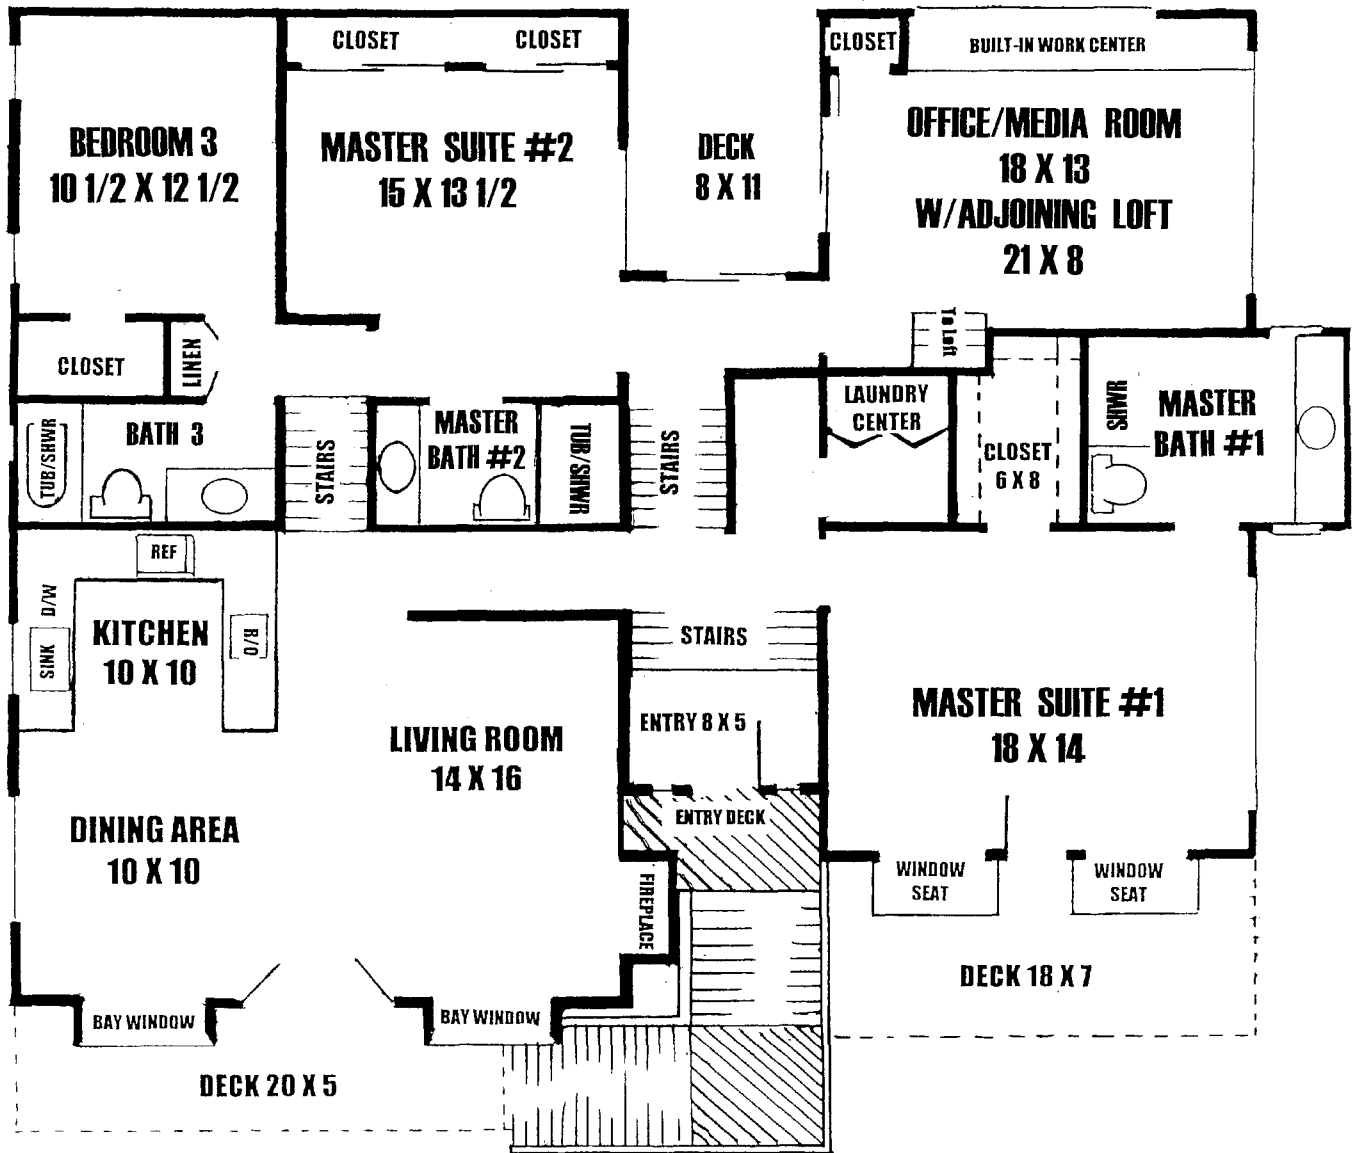

5255 Plymouth Street ~ Park Hill ~ Cambria

All Measurements Are Approximate 2300 sq. ft. Includes Loft Area

All measurements are approximate. This sketch is for illustration purposes only.
Interested parties are to acquire their own measurements to determine the square footage and layout for their specific needs.
No warranties or representations are made with regard to accuracy of square footage or layout design.