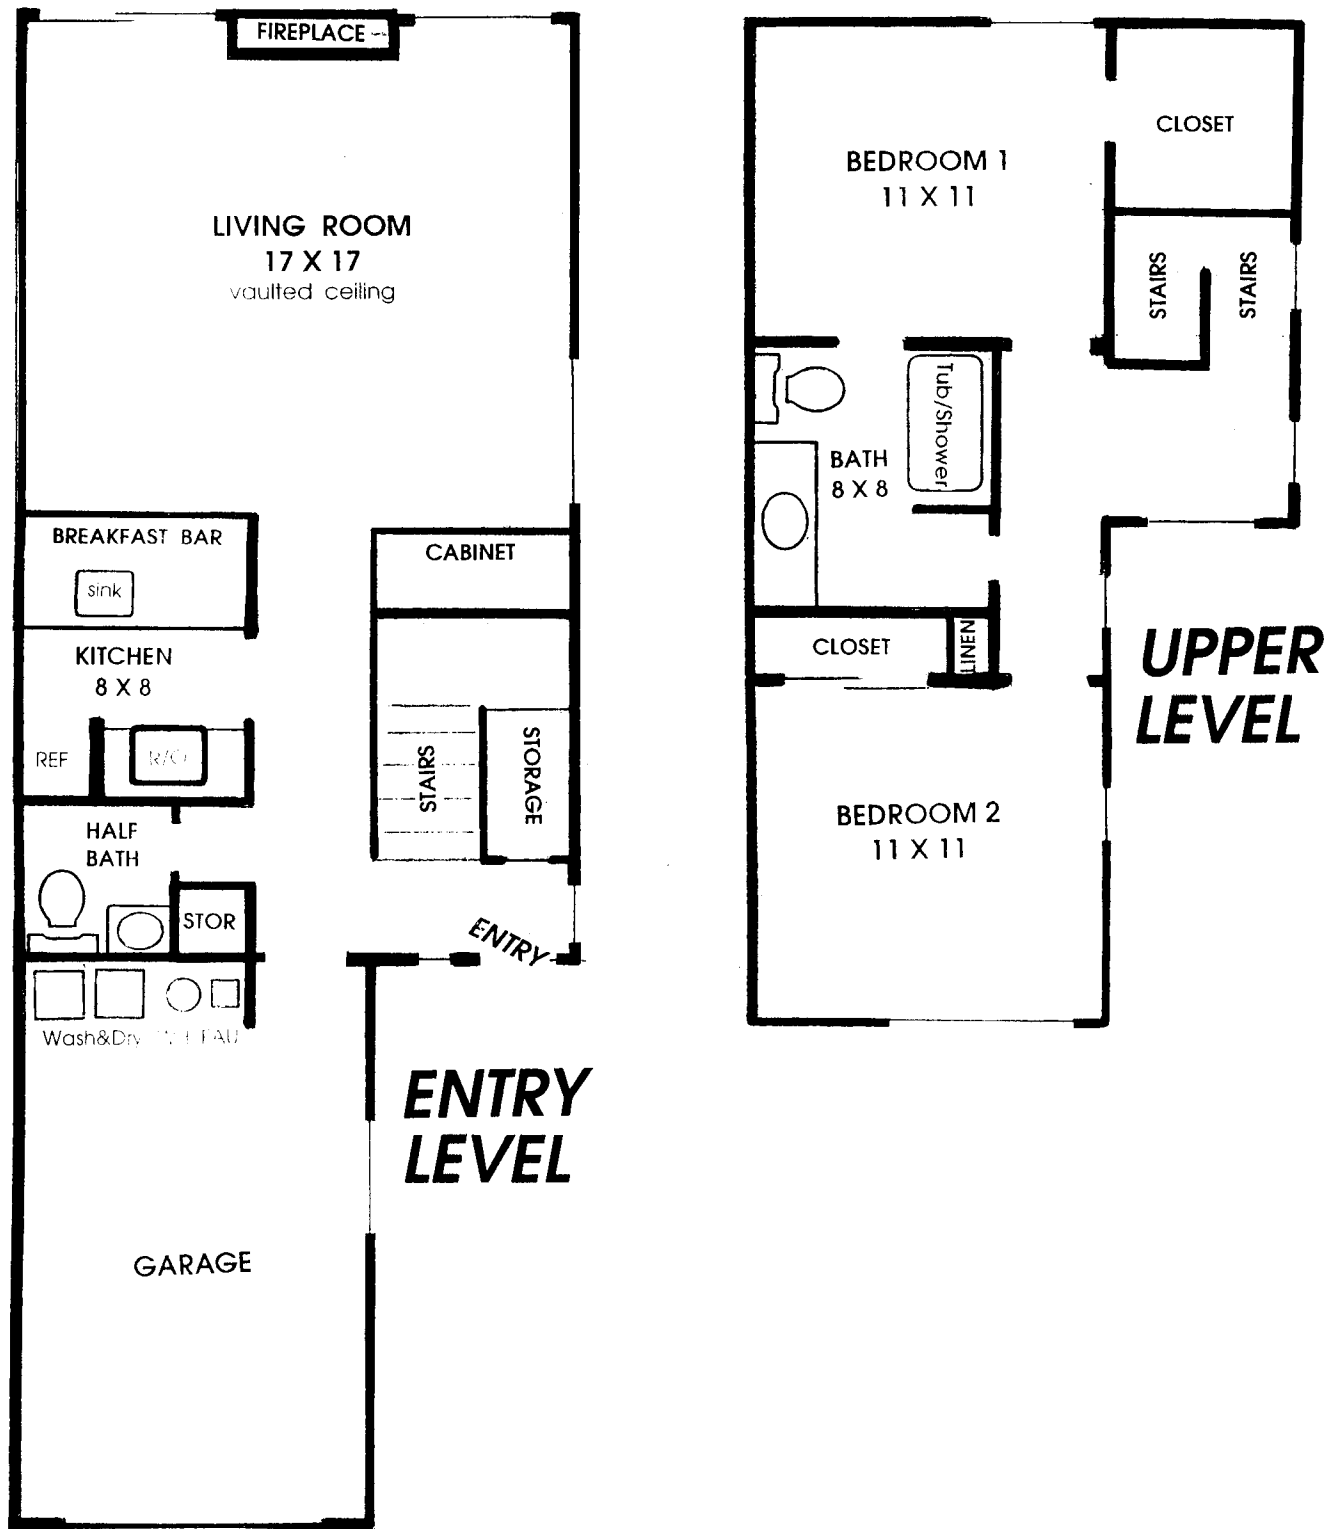

559 Casa Del Mar Drive, San Simeon, CA

All measurements are approximate. This sketch is for illustration purposes only.

Interested parties are to acquire their own measurements to determine the square footage and layout for their specific needs.

No warranties or representations are made with regard to accuracy of square footage or layout design.